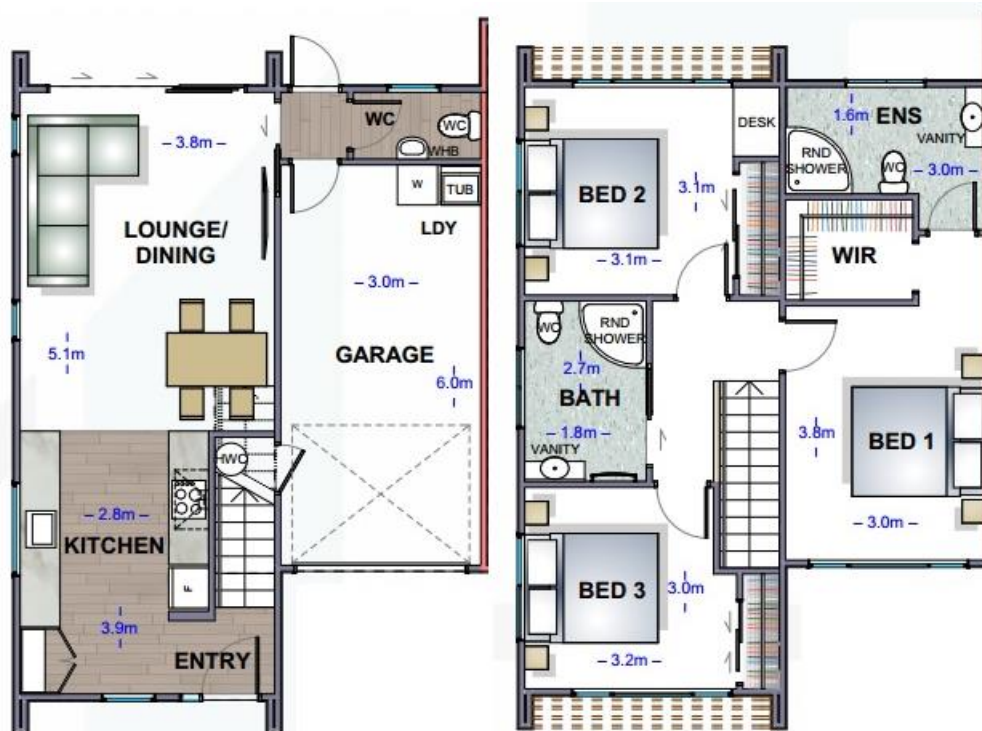

Features

House 120m²

3 Bedrooms

2 Bathrooms

1 Living Area

1 Car Garage

🏠 Head office: 6-8 Meachen Street, Seaview   ✉ PO Box 30389, Lower Hutt

☎ 0800 FRIDAY   ☎ (04) 595 1287   🌐 www.fridayhomes.co.nz