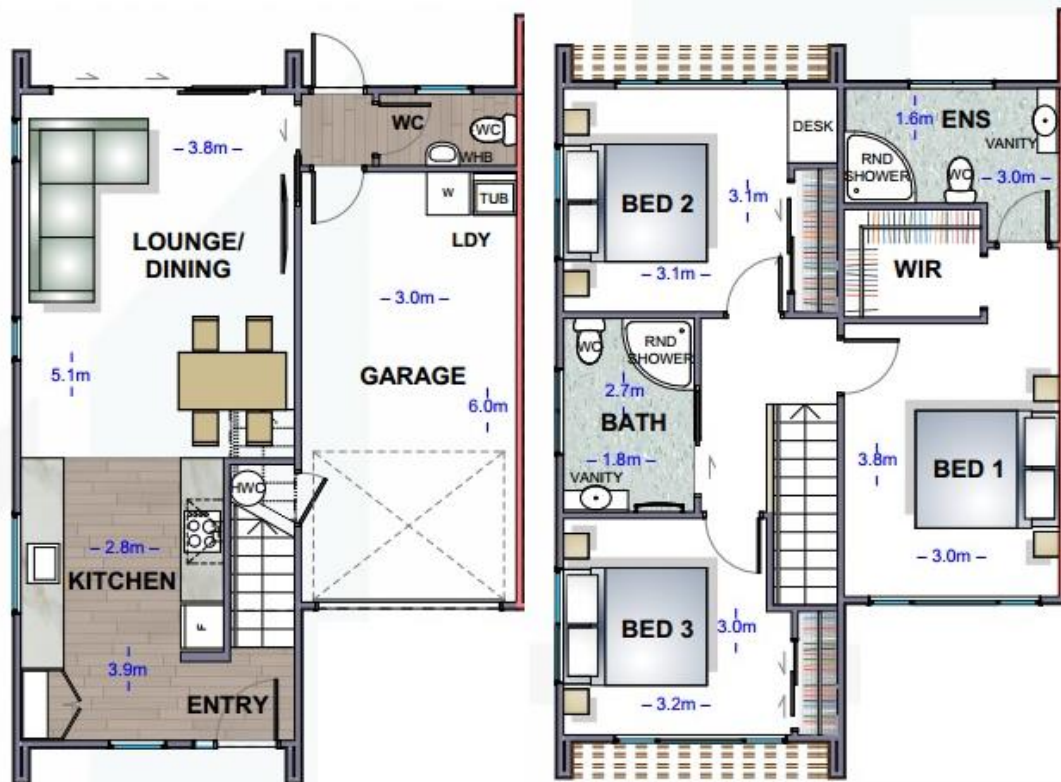

## Features

**House** 120m<sup>2</sup>

**3** Bedrooms

**2** Bathrooms

**1** Living Area

**1** Car Garage

🏠 Head office: 6-8 Meachen Street, Seaview    ✉ PO Box 30389, Lower Hutt

☎ 0800 FRIDAY    ☎ (04) 595 1287    🌐 [www.fridayhomes.co.nz](http://www.fridayhomes.co.nz)